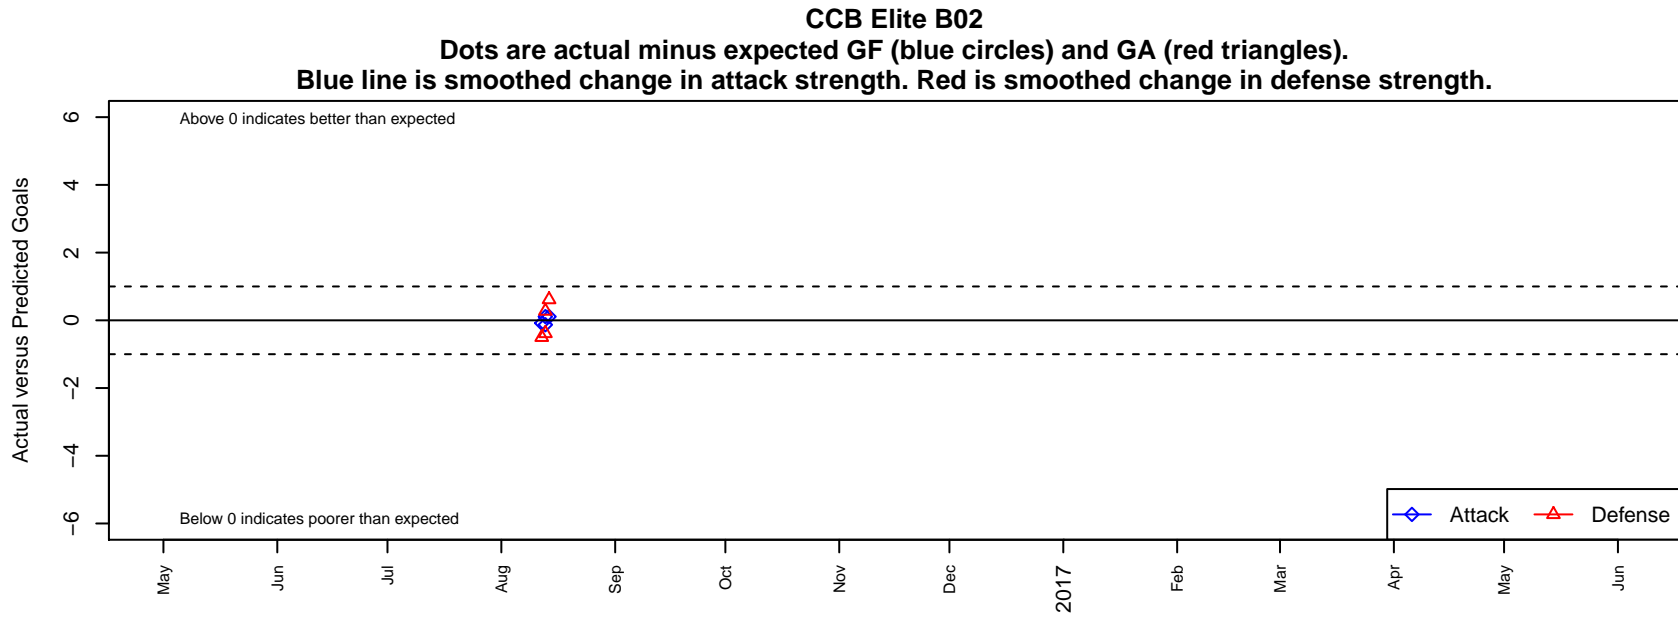

CCB Elite B02

Central City Breakers FC
, BC
B02 total strength=1702
attack=19.85 defense=26.17

alt names used:
27 CCB Elite 02

Venues played:
2016 Pacific Coast Challenge Premier U15

date	home		away		venue	pred.home	pred.away
2016-08-14	CCB Elite B02	3	Whatcom Rangers Gold B02	0	2016 Pacific Coast Challenge Premier U15	2.89	0.61
2016-08-13	Chilliwack FC Attack B02	0	CCB Elite B02	7	2016 Pacific Coast Challenge Premier U15	0.27	7.13
2016-08-13	Whatcom Rangers Gold B02	1	CCB Elite B02	3	2016 Pacific Coast Challenge Premier U15	0.61	2.89
2016-08-12	CCB Elite B02	5	Liga Tlaxtli FC Guerreros B02	1	2016 Pacific Coast Challenge Premier U15	5.08	0.50